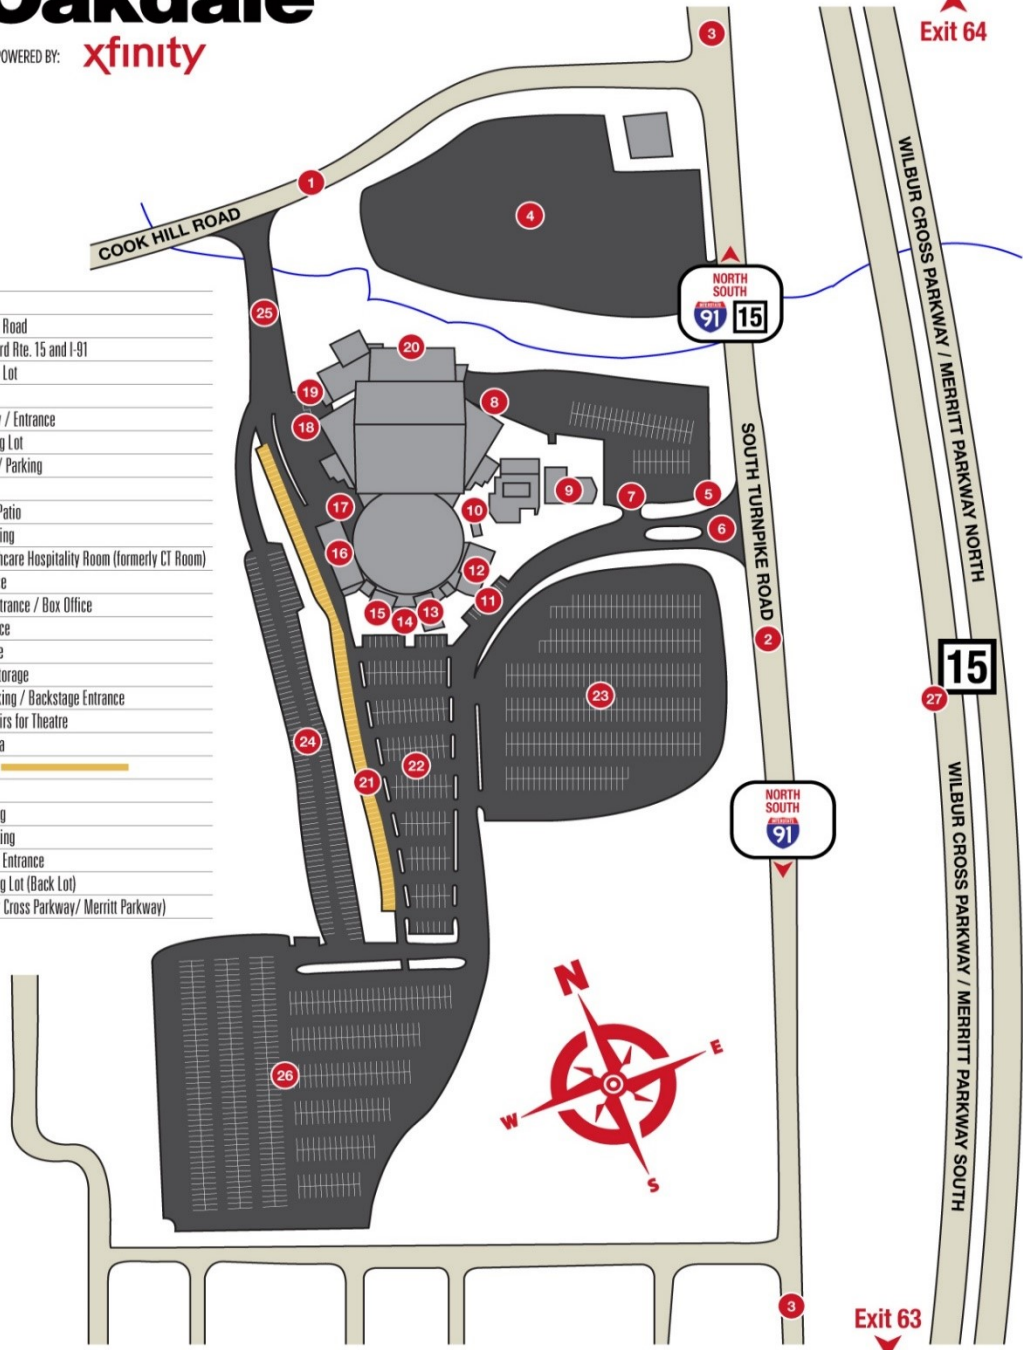

TOYOTA
PRESENTS **Oakdale**

POWERED BY: **xfinity**

- 1 Cook Hill Road
- 2 South Turnpike Road
- 3 Direction toward Rte. 15 and I-91
- 4 Gravel Parking Lot
- 5 Marquee
- 6 Main Driveway / Entrance
- 7 Marquee Parking Lot
- 8 Loading Dock / Parking
- 9 Oakdale Barn
- 10 Patio / Upper Patio
- 11 Executive Parking
- 12 Hartford Healthcare Hospitality Room (formerly CT Room)
- 13 Executive Office
- 14 Venue Main Entrance / Box Office
- 15 Box Office Office
- 16 XFINITY Lounge
- 17 West Patio / Storage
- 18 Limo Gate Parking / Backstage Entrance
- 19 Emergency Stairs for Theatre
- 20 Backstage Area
- 21 Suite Parking
- 22 ADA Parking
- 23 Premier Parking
- 24 Upper Lot Parking
- 25 Cook Hill Road Entrance
- 26 General Parking Lot (Back Lot)
- 27 Rte. 15 (Wilbur Cross Parkway/ Merritt Parkway)

Exit 64

Exit 63