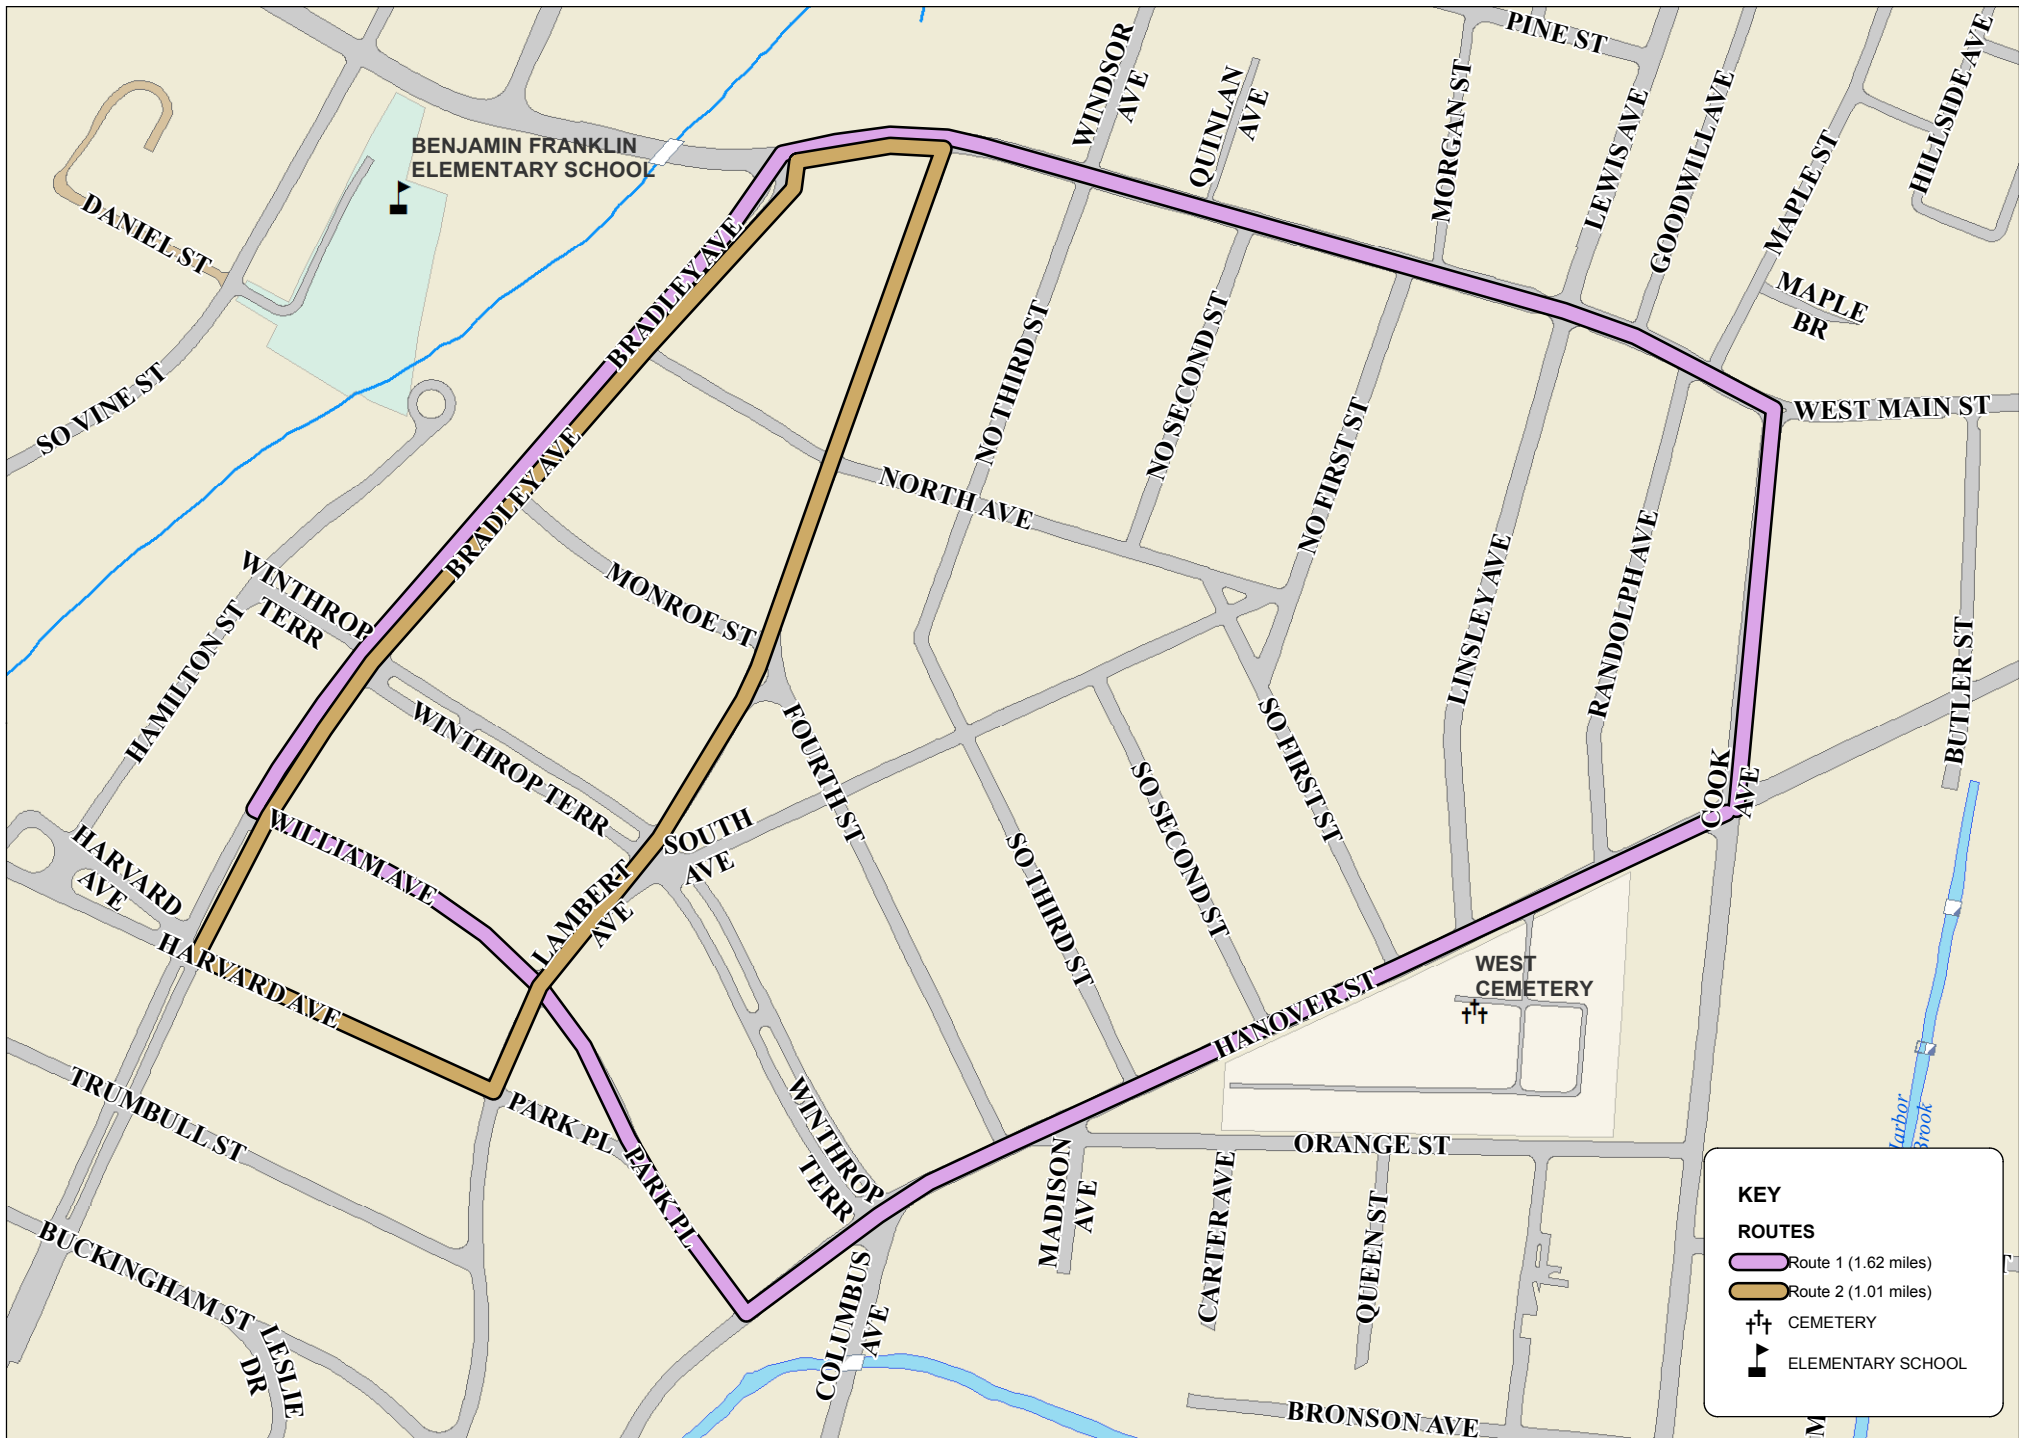

KEY

ROUTES

- HUB Park (0.74 miles)
- RAILROAD STATION
- FIRE HOUSE
- LIBRARY

FEBRUARY 2016

Meriden Health Dept. Walking Routes
 HUB Park

KEY

ROUTES

-  Route 1 (1.23 miles)
-  Route 2 (1.35 miles)

 FIRE HOUSE

 POST OFFICE

 CEMETERY

 ELEMENTARY SCHOOL

 MUNICIPAL BUILDING

 PARK

FEBRUARY 2016

KEY

ROUTES

-  Route 1 (1.62 miles)
-  Route 2 (1.01 miles)

 CEMETERY

 ELEMENTARY SCHOOL

FEBRUARY 2016